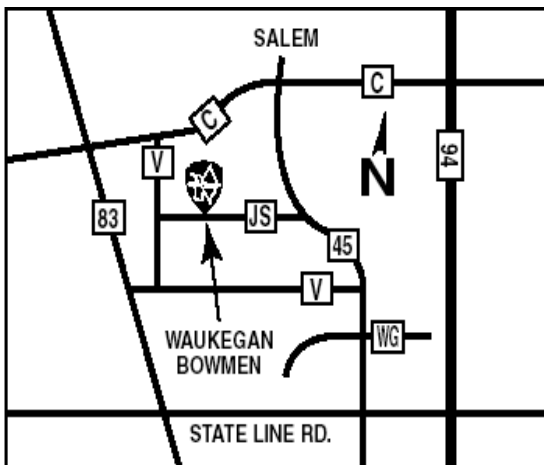

## INDOOR HALLOWEEN 3D Shoot

Saturday, Oct. 30<sup>th</sup>, 2021

Sunday, Oct. 31<sup>st</sup>, 2021

Shoot 32 challenging, scary 3D targets in our comfortable indoor range. Traditional, recurve, and compound bows welcome!

**OPEN TO THE PUBLIC!**

**Registration: 7:30am to 3:00pm**

**Costumes are cute but not required!**

Adult WBM Member	\$10*
Adult non-WBM	\$12*
Active Military	\$10*
All Juniors (12-17)	\$ 6
All Cadets Under 12	\$ 4
WBM Family	\$20
Non-WBM Family	\$24